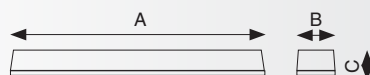

## IP65 Lights for T8 tubes

Protection grade	IP65
Material	Plastic
Diffuser	Translucent

Luminaire IP65 PC Tubes T8

		Type	Code	Dimensions AxBxC (mm)	Weight (g)
IP65 PC Tubos T8	600mm 1 Tube		<b>L1X06CP</b>	660x93x100	750
	1200mm 1 Tube		<b>L1X12CP</b>	1270x93x100	1500
	1500mm 1 Tube		<b>L1X15CP</b>	1565x93x100	1850
	600mm 2 Tubes		<b>L2X06CP</b>	660x140x100	1100
	1200mm 2 Tubes		<b>L2X12CP</b>	1270x140x100	2150
	1500mm 2 Tubes		<b>L2X15CP</b>	1565x140x100	2700

## Wall - washers

	RGBW
Material	Aluminum
Protection grade	IP65
Power supply	Internal
Work temperature	-20...+45
Power factor <sup>(1)</sup>	0,95

RGBW

		Type	Total consumption (W) <sup>(2)</sup>	Code	Dimensions AxBxC (mm)	Weight (g)	Input voltage (V AC)	Luminous flux (lm) <sup>(2)</sup>	Efficiency (lm/W) <sup>(2)</sup>	Angle to 50% (°)
Wall-washers	RGBW		36	<b>WW18230</b>	1000x75x65	4000	100-240	400	65	30°
	RGBW		72	<b>WW18430</b>	1000x75x65			1100	70	