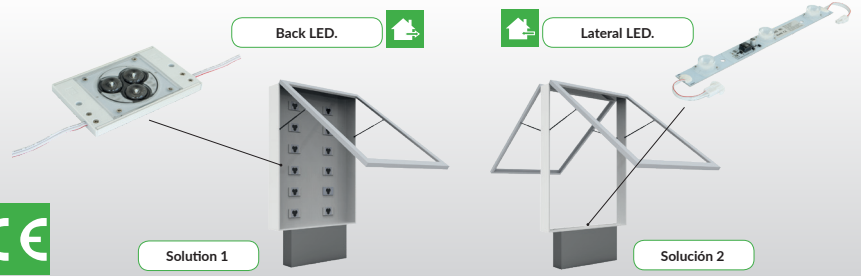

## MUPIS Lighting

	Back LED	Lateral LED
Material	Plastic / Alu	Plastic / Alu
Protection grade	IP68	IP64
Power Supply	External	External
Work temperature	-25...+60	-25...+60
Power factor	0,95	0,95

		Type	Total consumption (W) <sup>(2)</sup>	Code	Dimensions AxBxC (mm)	Weight (g)	Input voltage (V)	Luminous flux (lm) <sup>(2)(3)</sup>	Efficiency (lm/W) <sup>(2)(3)</sup>	Angle to 50% (°)	
Billboard LED	Constant current	Lateral 3 LED	9	<b>M3L0945</b>	295x27,5x15,6	65	24 DC CV	990	110	15x45°	
		Lateral 5 LED	15	<b>M5L1545</b>	495x27,5x15,6	100	24 DC CV	1500	100	15x45°	
		Back 3 LED <sup>(4)</sup>	7	<b>M307165</b>	124x82x11	125	12 DC CV	500	71	180°	
	Constant current	Lateral 3 LED	7	<b>M3L0945BM</b>	295x27,5x15,6	65	9 DC CC	990	141	15x45°	
		Lateral 5 LED	12	<b>M5L1545BM</b>	495x27,5x15,6	100	15 DC CC	1500	125	15x45°	
		Back 3 LED <sup>(4)</sup>	5,4	<b>M305165CM</b>	124x82x11	125	9 DC CC	500	93	180°	
	Power Supply			30	<b>FAM30</b>	220x29x20		100 - 240			
	Power Supply			60	<b>FAM60</b>	190x50x25		100 - 240			
	Power Supply			100	<b>FAM100</b>	179x68x41		100 - 240			

## IP65 Lights for T8 tubes

Protection grade	IP65
Material	Plastic
Diffuser	Translucent

Luminaire IP65 PC Tubes T8

		Type	Code	Dimensions AxBxC (mm)	Weight (g)
IP65 PC Tubos T8	600mm 1 Tube		<b>L1X06CP</b>	660x93x100	750
	1200mm 1 Tube		<b>L1X12CP</b>	1270x93x100	1500
	1500mm 1 Tube		<b>L1X15CP</b>	1565x93x100	1850
	600mm 2 Tubes		<b>L2X06CP</b>	660x140x100	1100
	1200mm 2 Tubes		<b>L2X12CP</b>	1270x140x100	2150
	1500mm 2 Tubes		<b>L2X15CP</b>	1565x140x100	2700